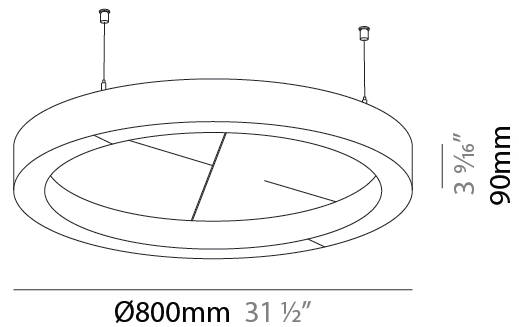

GENERAL

Series: Glorious Slim Acoustic
Brand: Prolicht
Division: Architectural
Mounting Type: Suspension
Mounting Location: Ceiling
Subcategory: Acoustic

PHYSICAL

Shape: Round
Length (mm): 800
Length (in): 31 1/2
Width (mm): 90
Width (in): 3 9/16
Light Distribution: Direct / Indirect
Weight (kg): 9.026
Weight (lbs): 19.90

Diffuser: PMMA - Opal / Micro-Prism
Fixture Finish: SSR / BKV / CWI / CRY / HAB / UFT / ITA / RUA / FTG / MYG / LOD / PUS / FRO / FUP / KIA / POP / BLS / SPG / MEY / GOH / GUM / CHC / COM / ABZ / JAG / OBR / MOS / ROR

Accent Finish: ANC / ASH / BNA / BTC / BZE / CEL / EGG / EVG / FOG / FOS / FST / FUA / IRI / IRO / KHA / LIC / LIM / MER / MSN / MUS / ONX / PEA / PLU / POL / PPY / RAY / ROY / RST / STE / SWD / TAN / TAU

Fixture Material: Aluminum
Cable Details: 2 000mm / 78 3/4" or 6 000mm / 236 1/4" Transparent Cable

ELECTRICAL

Lamp Type: LED (Zhaga Standard)
Input Wattage (W): 77
Total Output Wattage (W): 70
Dimming: Non-Dimmable
Driver Included: Yes
Driver Location: Integrated
Driver Type: Constant Current - Universal
Driver Class: Class 2
Input Voltage (V): 120 - 277

LED

Color Temperature (°K): 2700 / 3000 / 3500 / 4000
Max. Delivered Lumen (lm): Max 9579
Nominal Lumen (lm): Max 12223
CRI: >90 CRI
Lamp Life (hrs): 50000

OPTICAL

RATINGS AND CERTIFICATIONS

Certified By: CSA Certified to UL and CSA Standards
IP rating: IP20